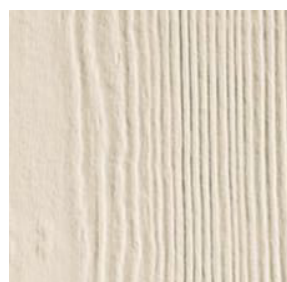

The Woodlands **Exterior** Colour Scheme

— MOKA

Walnut stain for beams + posts

Hardiplank  
Cobble Stone

Hardiboard  
Cobble Stone

Frames  
Charcoal

Faux Stone Slate  
Black Rumble Ledge Stone

Windows/Doors/Fascia Trim  
Sandstone

Roof Shingles  
Charcoal

House Rendering for color scheme reference only. Colours may differ from above image samples. All products subject to availability and supply, if no specific item is available, an equal or better product will be chosen without further notice.